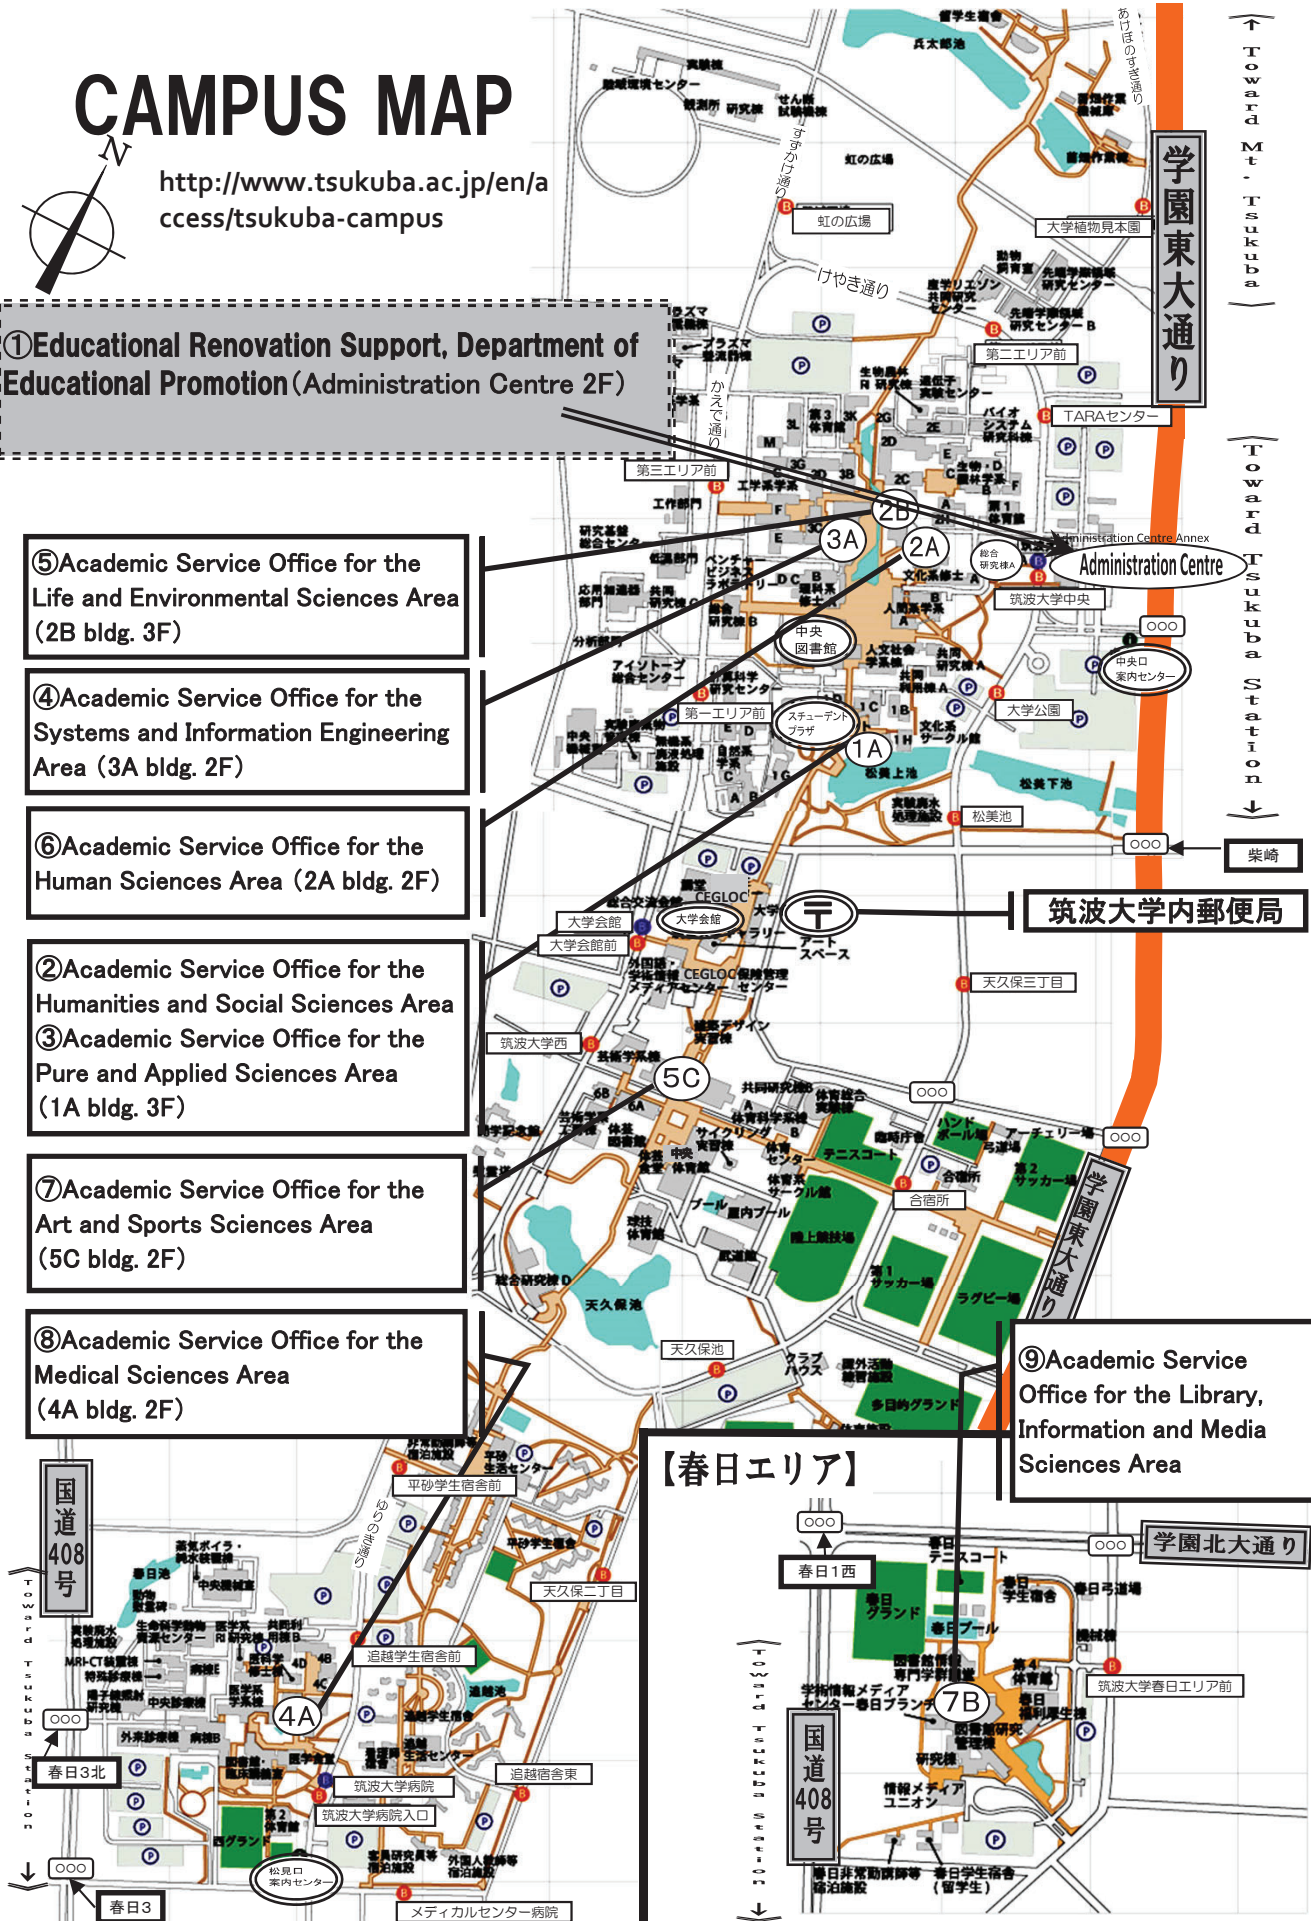

# CAMPUS MAP

<http://www.tsukuba.ac.jp/en/access/tsukuba-campus>

① Educational Renovation Support, Department of Educational Promotion (Administration Centre 2F)

⑤ Academic Service Office for the Life and Environmental Sciences Area (2B bldg. 3F)

④ Academic Service Office for the Systems and Information Engineering Area (3A bldg. 2F)

⑥ Academic Service Office for the Human Sciences Area (2A bldg. 2F)

② Academic Service Office for the Humanities and Social Sciences Area  
③ Academic Service Office for the Pure and Applied Sciences Area (1A bldg. 3F)

## ⑩ Business Sciences Area (Tokyo Campus 3F 334)

3 minutes walk from Tokyo Metro Marunouchi Line  
Myogadani station