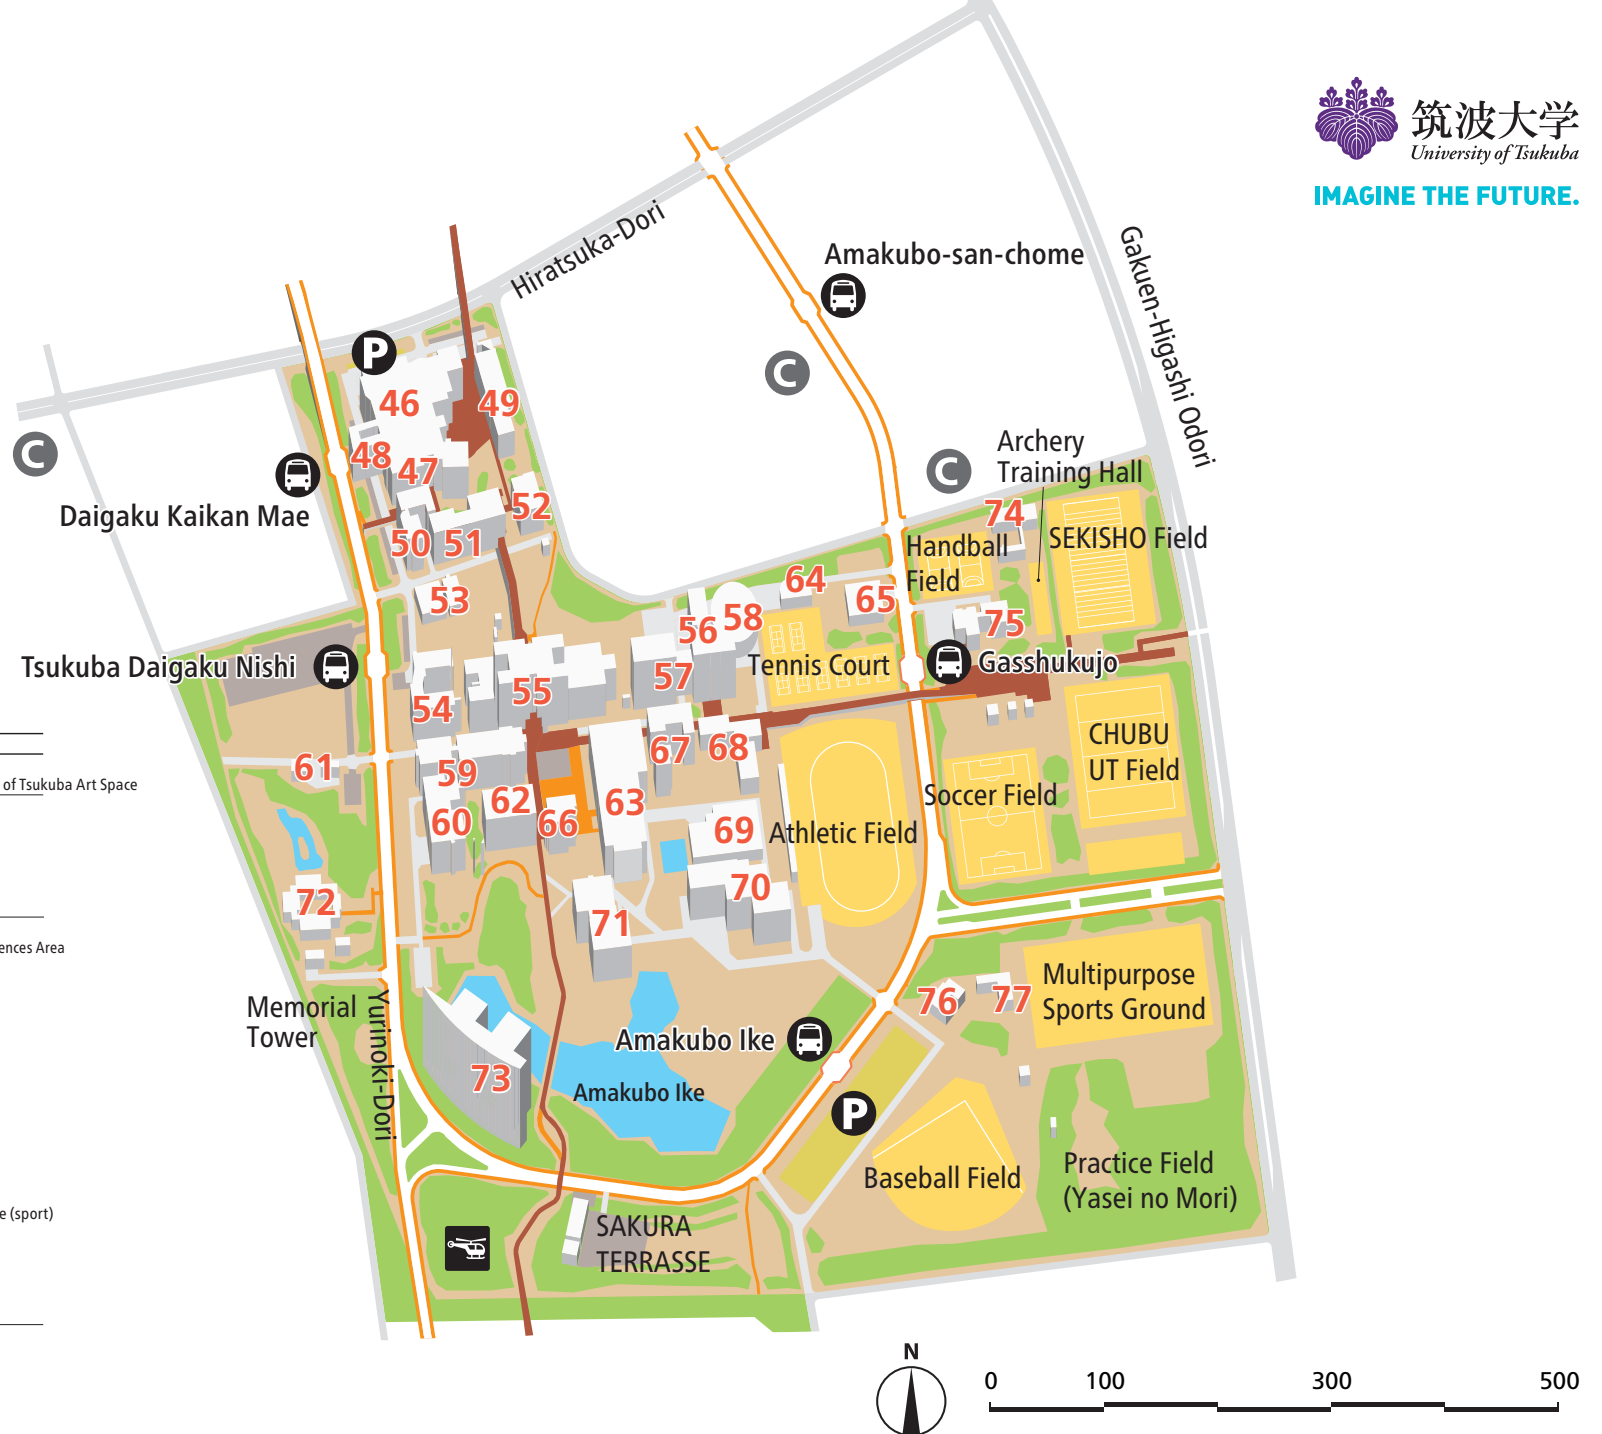

Tsukuba Campus South Area

Area Name	Name of Facility
University Hall	46 Auditorium
Area	47 University Hall / University of Tsukuba Gallery / University of Tsukuba Art Space
	48 University of Tsukuba 30th Anniversary Hall
	49 University Hall B
	50 Academic Computing and Communications Center
	51 Center for Education of Global Communication (CEGLOC)
	52 University Health Center
	53 International Lecture Building
	54 Institute of Art and Design
	55 Building 5C/Academic Service Office for the Art and Sport Sciences Area
	56 Cooperative Research Building B
Art and Physical Education Area	57 Institute of Health and Sport Sciences
	58 Sport Performance and Clinic Laboratory
	59 Buildings 6A, 6B
	60 Workshop (Art and Design)
	61 Practice rooms for Art & Design
	62 Art and Physical Education Library
	63 Central Gymnasium
	64 T-Dome
	65 Sport Fluid Engineering Laboratory
	66 Cafeteria for Art and Physical Education
	67 Global Sport Innovation Building
	68 Sport and Physical Education Center / Students' Club House (sport)
	69 Indoor Swimming Pool
	70 Gymnasium (Martial Arts)
71 Gymnasium (Volleyball)	
72 Kambara Hall	
73 Laboratory of Advanced Research D	
Athletic Fields Area	74 Japanese Archery Training Hall
	75 Tsukuba Training Lodge
	76 Club House
	77 Building for Extra-curricular Activities