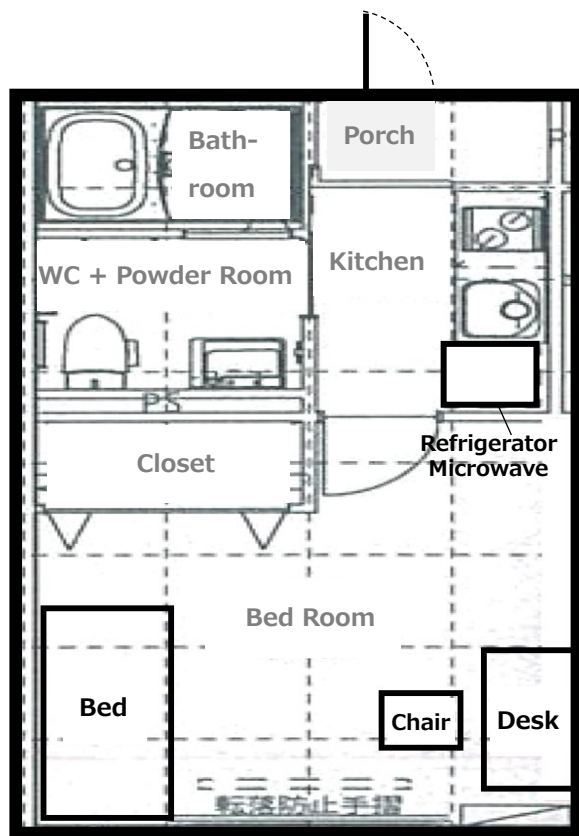

Global Guest House Floor Plan and Photos

Floor Plan (26 m²~33 m²)

※The layout and size of the room may vary from actual.

① Bathroom

② Toilet & Washstand

③ Kitchenette

④ Bed, Desk, Chair

Facilities and Equipment etc.

Facilities And Equipment	Guest House	Desk, chair, bed, closet, air conditioner, unit bath, toilet, kitchenette, refrigerator, hairdryer, microwave, electric kettle, and Internet (Wi-Fi)
	Monthly Guest House	Desk, chair, bed, closet, air conditioner, unit bath, toilet, kitchenette, refrigerator, hairdryer, microwave, and Internet (Wi-Fi)
Amenities※	Guest House	Towel, bath towel, toothbrush set, razor, shampoo, rinse, etc., are also provided.
	Monthly Guest House	Towel, bath towel ※Bedding rental charge (only those who are interested) is required.
Shared Facilities	Laundry Room	Washing machine and dryer Charges: 100 yen per use