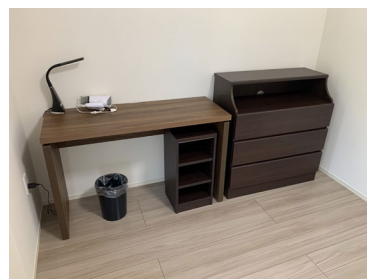

## Global Guest House -Floor Plan and Photos (wheelchair-accessible room)

Floor Plan (33 m<sup>2</sup>)

※The layout of the room may vary from actual.

① Bathroom

② Toilet

③ Kitchenette

④ Electric bed

⑤ Desk, Rack, Chest

### Facilities and Equipment etc.

Facilities And Equipment	Guest House	desk, electric bed, rack, chest, closet, air conditioner, unit bath, toilet, kitchenette, hairdryer, refrigerator, microwave, electric kettle, and Internet (Wi-Fi)
	Monthly Guest House	desk, electric bed, rack, chest, closet, air conditioner, unit bath, toilet, kitchenette, hairdryer, refrigerator, microwave, and Internet (Wi-Fi)
Amenities*	Guest House	Towel, bath towel, toothbrush set, razor, shampoo, rinse, etc., are also provided.
	Monthly Guest House	Towel, bath towel ※Bedding rental charge (only those who are interested) is required.
Shared Facilities	Laundry Room	Washing machine and dryer Charges: 100 yen per use