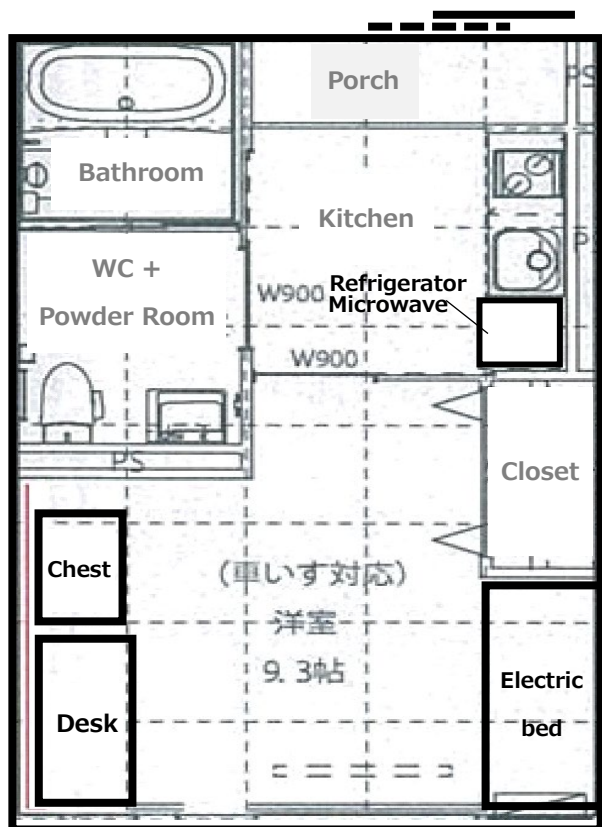

## Global Guest House -Floor Plan and Photos (wheelchair-accessible room)

Floor Plan (33 m<sup>2</sup>)

※The layout of the room may vary from actual.

① Bathroom

② Toilet

③ Kitchenette

④ Electric bed

⑤ Desk, Rack, Chest

### Facilities and Equipment etc.

Facilities And Equipment	Guest House	desk, electric bed, rack, chest, closet, air conditioner, unit bath, toilet, kitchenette, hairdryer, refrigerator, microwave, electric kettle, and Internet (Wi-Fi)
	Monthly Guest House	desk, electric bed, rack, chest, closet, air conditioner, unit bath, toilet, kitchenette, hairdryer, refrigerator, microwave, and Internet (Wi-Fi)
Amenities*	Guest House	Towel, bath towel, toothbrush set, razor, shampoo, rinse, etc., are also provided.
	Monthly Guest House	Towel, bath towel ※Bedding rental charge (only those who are interested) is required.
Shared Facilities	Laundry Room	Washing machine and dryer Charges: 100 yen per use